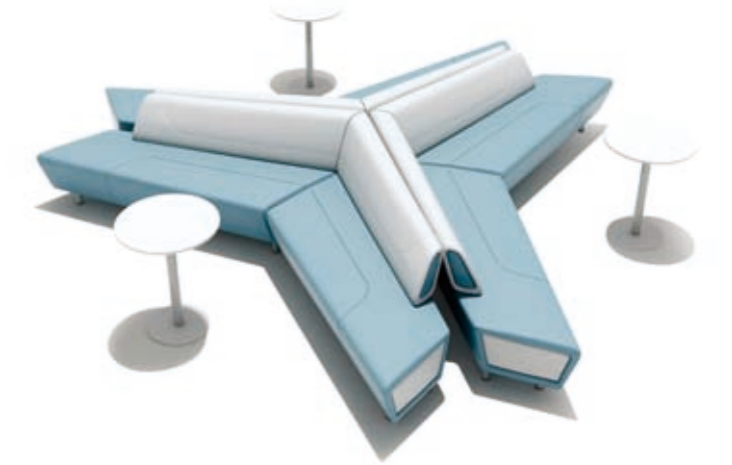

Free transformation belongs to your own leisure space, multi-functional combination of sofa to modern public collaboration space new design purposes. With less into more, simple that rich, powerful modular unit, let your leisure space at will, can do anything.

MASS

Mass沙发采用自然柔和的圆角曲线设计，能幻变出多款沙发软座和休憩小岛随心组合，造型时尚、变化万千。充满现代气息的Mass沙发盎然有趣地融入各种工作氛围，打造丰富灵活且富有创意的沙发组合解决方案。

Mass sofa organic shapes blend into soft seating and small islands, for limitless options. it's fun, modern touchdown spaces offer mobility for flexible and creative seating solutions.

设计元素每年都在不断扩展，以跟上不断变化的趋势、空间需求和生活方式偏好，这是前所未有的。

Designed elements extended each year to keep updated with changing trends, space requirements, and lifestyle preference as never seen before.

BACKED

BEND

KAS

凯斯系列是一款能适应不同空间布局的模块沙发组，通过模块的组合，形成不同形式大小的沙发组，置于休闲区，茶水区，接待区等空间。

Kas series, is a modular system of sofa elements combining short and long elements, which meets different needs for different areas such as waiting, resting and meeting by combining these elements with lines as smooth and elegant as a signature. Kas series can light the spaces while providing excellent sitting experience.