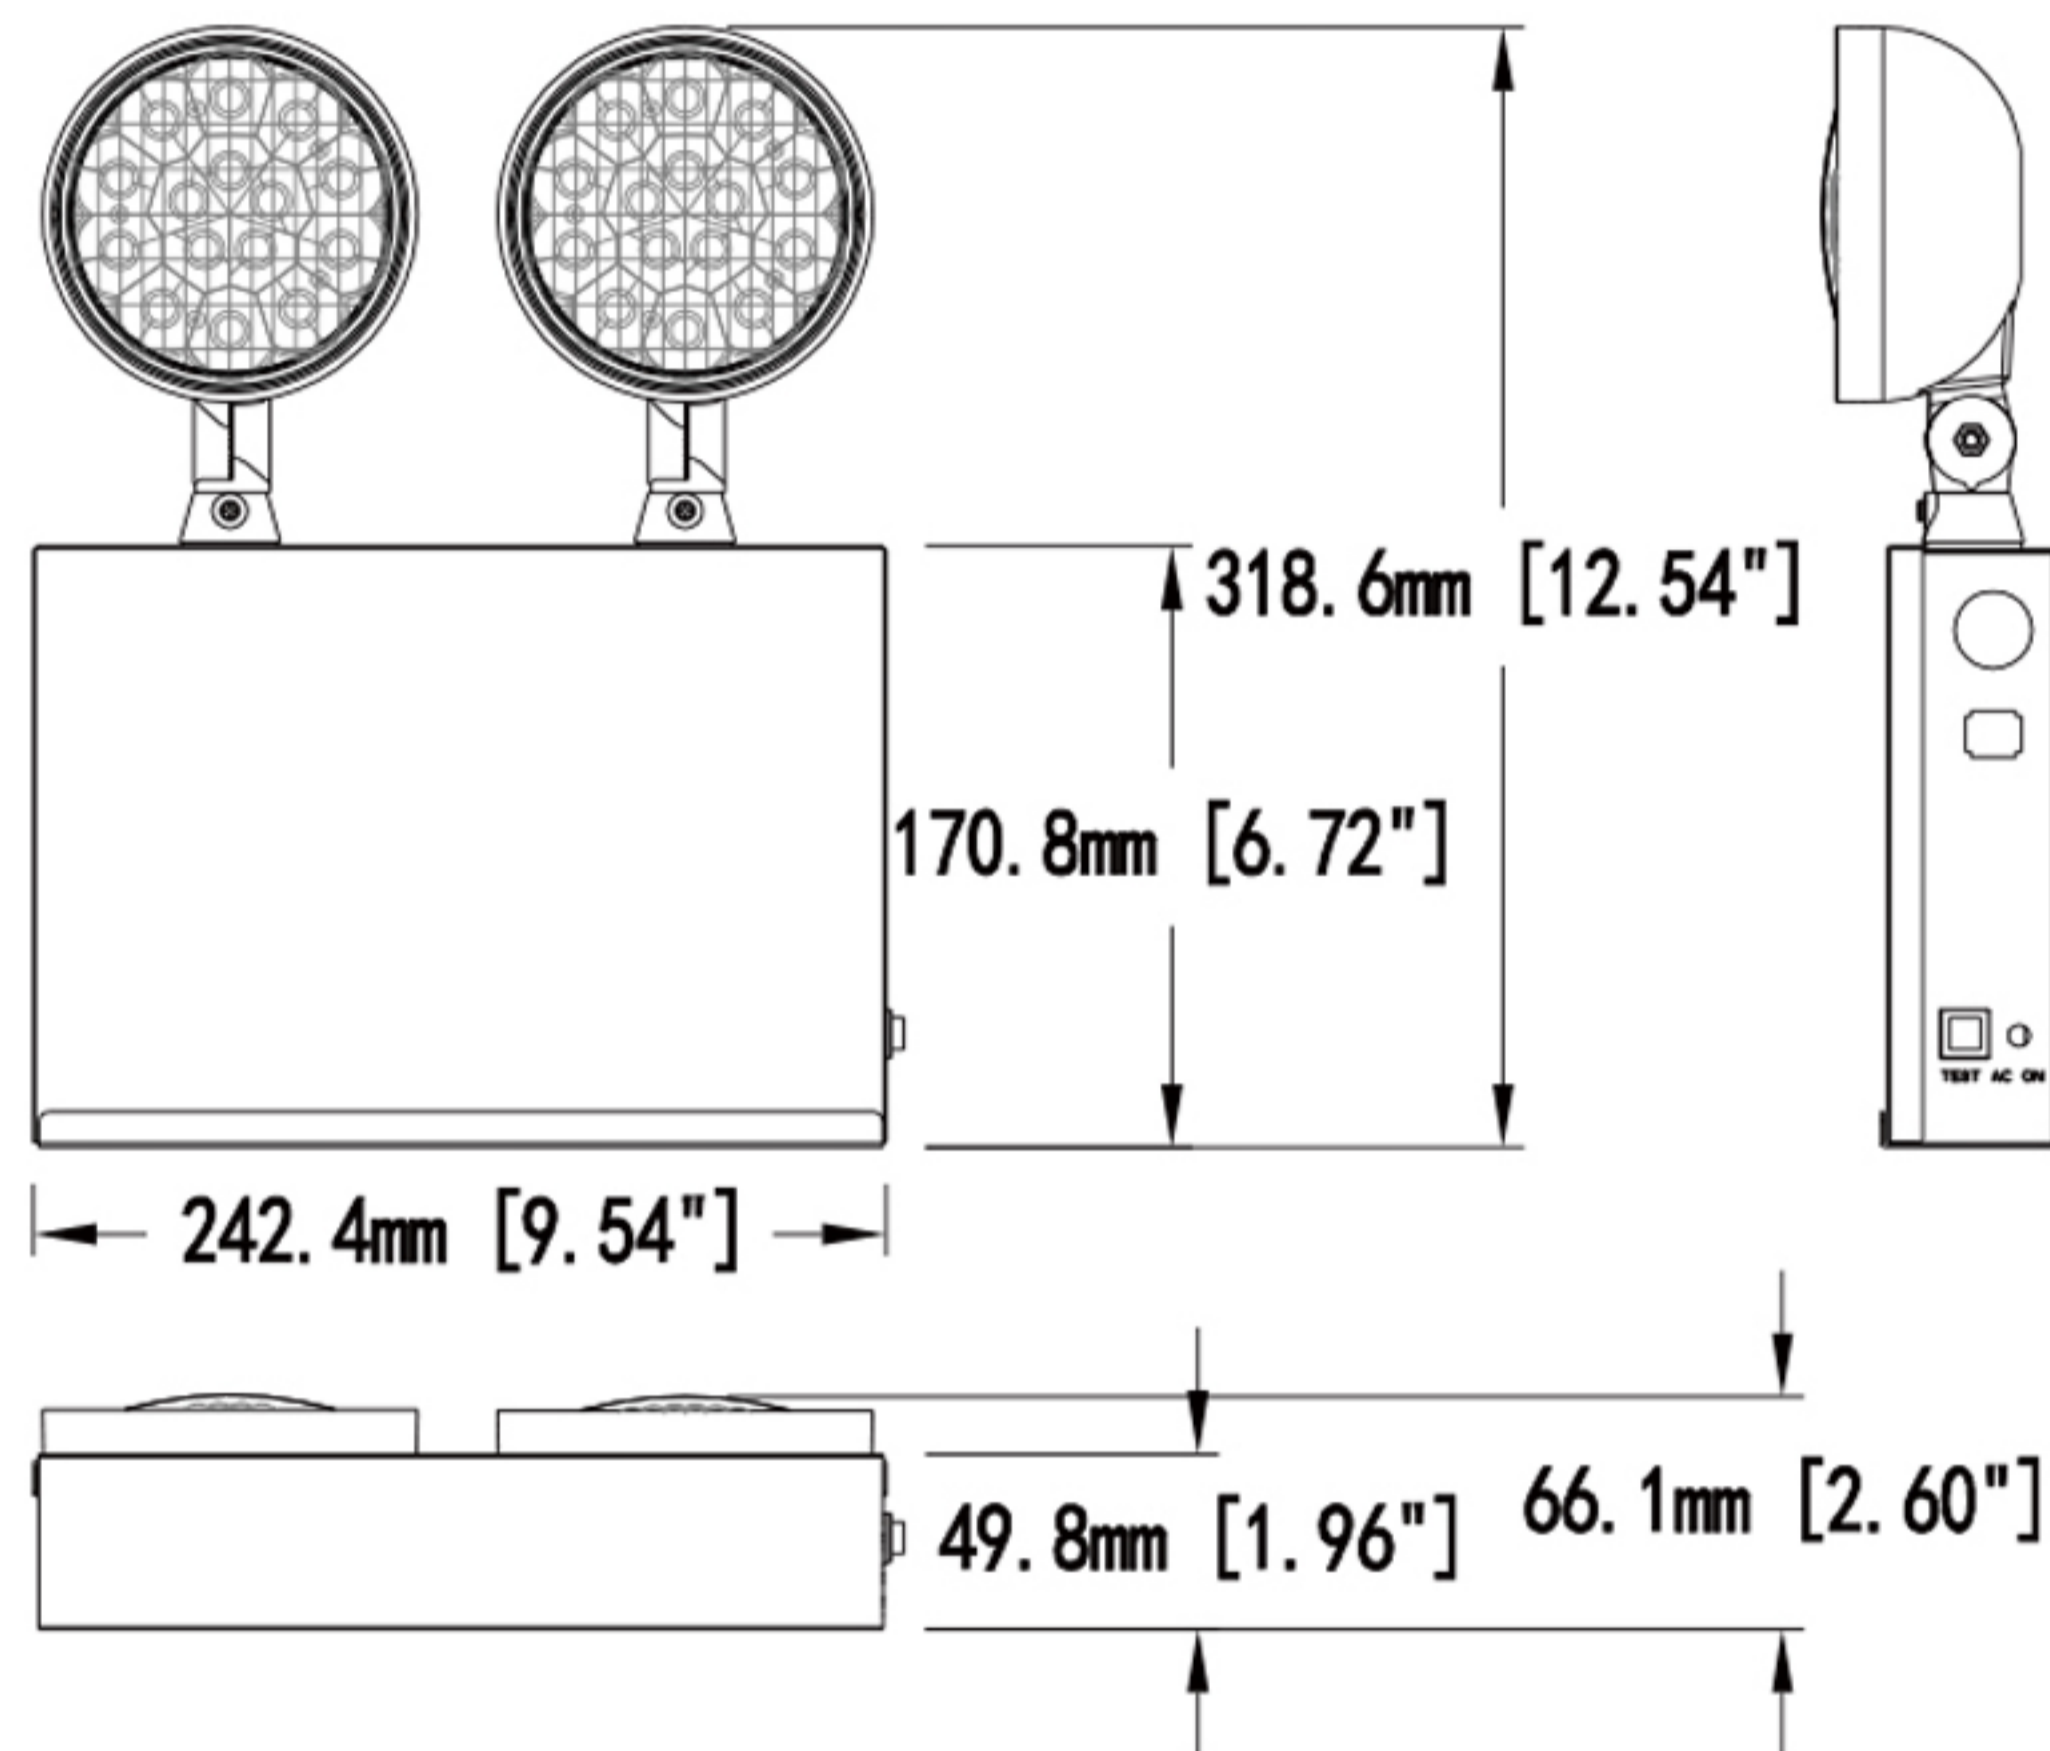

LEDEMNY

NY LED EMERGENCY UNIT

DIMENSIONS

ILLUMINATION

- Long lasting efficient ultra bright white LED lamp heads.
- 2.0W 15 LEDs 2835 per head.
- Total Light Output 350Lm.

MOUNTING

- External mounting brackets for simplified wall mounting.

ELECTRICAL

- Dual 120/277 voltage.
- Charge rate/power "ON" LED indicator light and push-to-test switch for mandated code compliance testing.
- 3.6V long life, maintenance-free, rechargeable NiCd battery.
- Internal solid-state transfer switch automatically connects the internal battery to LED lamp heads for minimum 120-minute emergency illumination.
- Fully automatic solid-state, two rate charger initiates battery charging to recharge a discharged battery in 24 hours.
- Remote capacity of 4.0W standard in operating temperatures of 0°C - 50°C.